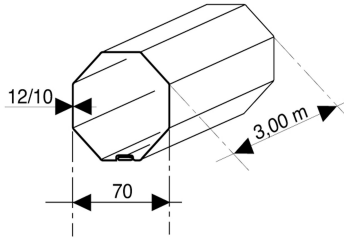

70mm Ø octagonal tube, 12/10 spacer, 3m standard tube