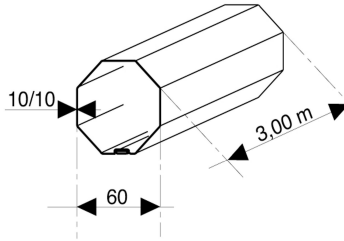

ROLLER TUBES

ACCESSORIES

DESCRIPTION

AC 096

60mm Ø octagonal tube, 10/10 spacer, 3m standard tube

AC 097