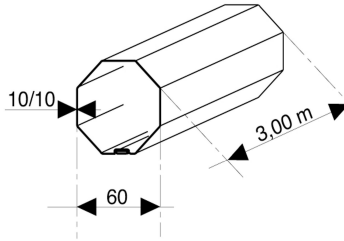

## ROLLER TUBES

### DESCRIPTION

**AC 096**

60mm Ø octagonal tube, 10/10 spacer, 3m standard tube

**AC 097**

70mm Ø octagonal tube, 12/10 spacer, 3m standard tube